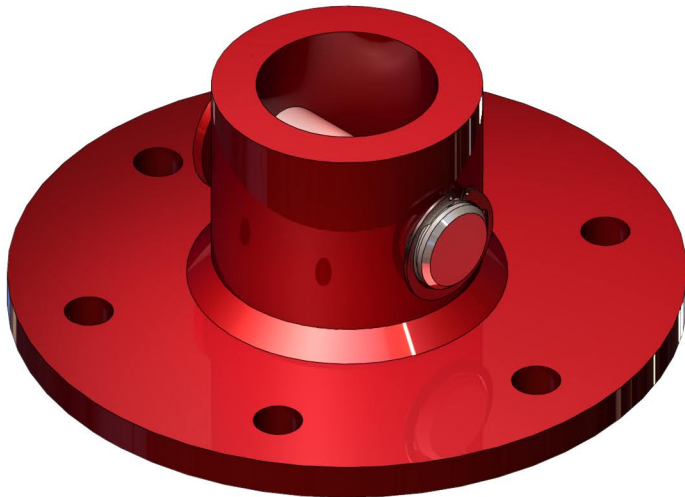

# Dala-Fästet

ROTATOR ADAPTERS

Model	RA49,5	RA59	RA69	RA78
Axel diameter A: (mm)	Ø 25	Ø 30	Ø 30	Ø 35
Rotator attaching diameter B: (mm)	49,5	59	69	78
Distance between centers C: (mm)	173	173	173	173
Fastening D: (diameter mm*pcs)	17*6	17*6	17*6	17*6
Order code	RA49,5	RA59	RA69	RA78