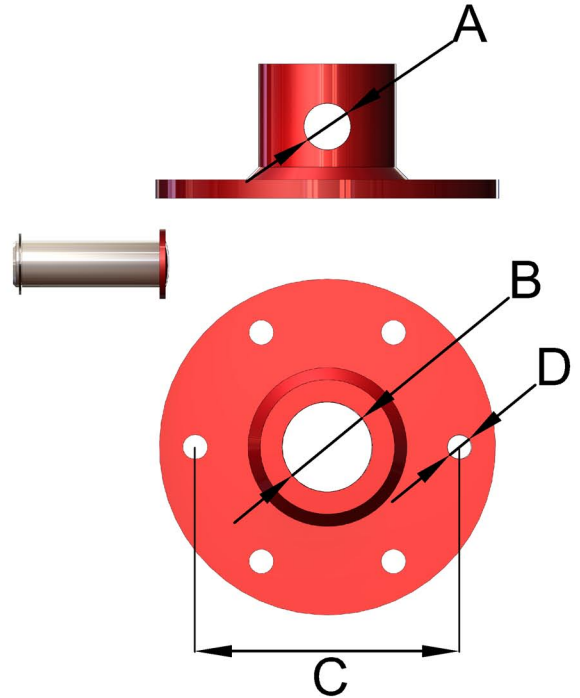

# Dala-Fästet

ROTATOR ADAPTERS

Model	RA49,5	RA59	RA69	RA78
Axel diameter A: (mm)	Ø 25	Ø 30	Ø 30	Ø 35
Rotator attaching diameter B: (mm)	49,5	59	69	78
Distance between centers C: (mm)	173	173	173	173
Fastening D: (diameter mm*pcs)	17*6	17*6	17*6	17*6
Order code	RA49,5	RA59	RA69	RA78